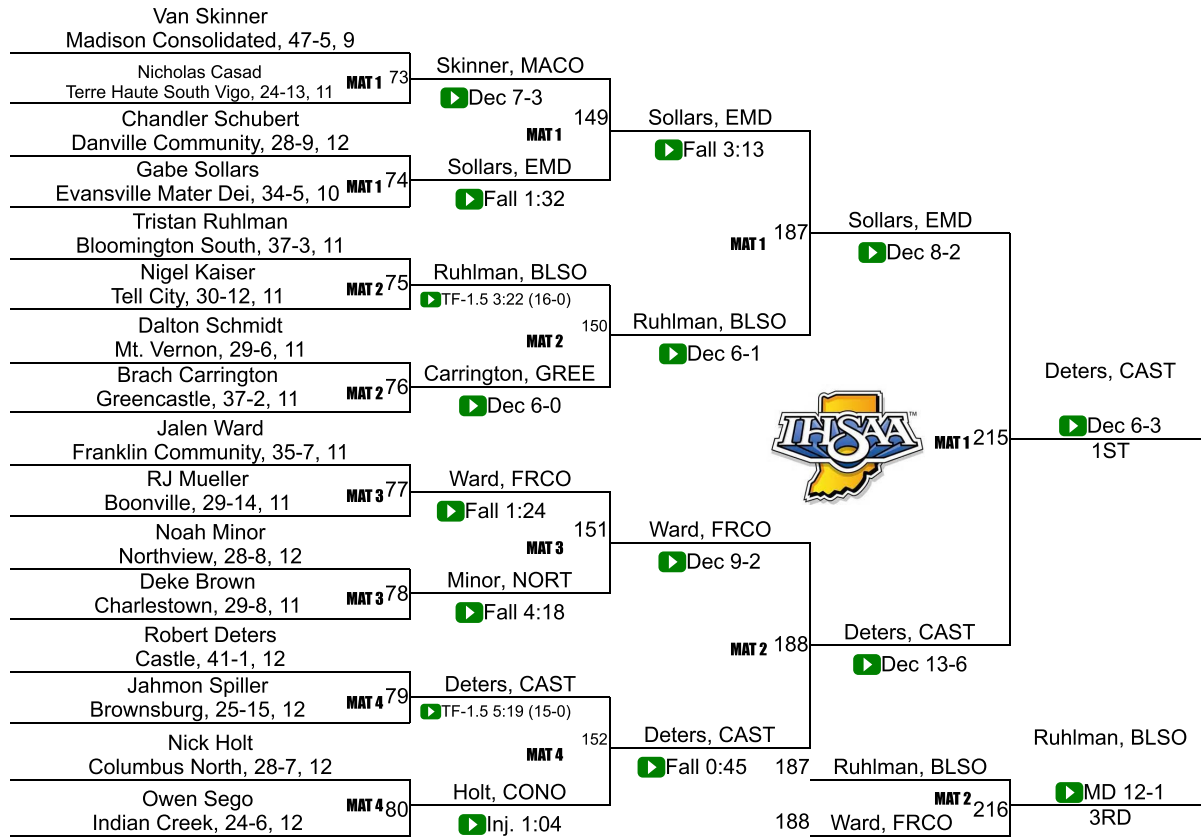

IHSAA Semi-State @ Evansville Reitz

170