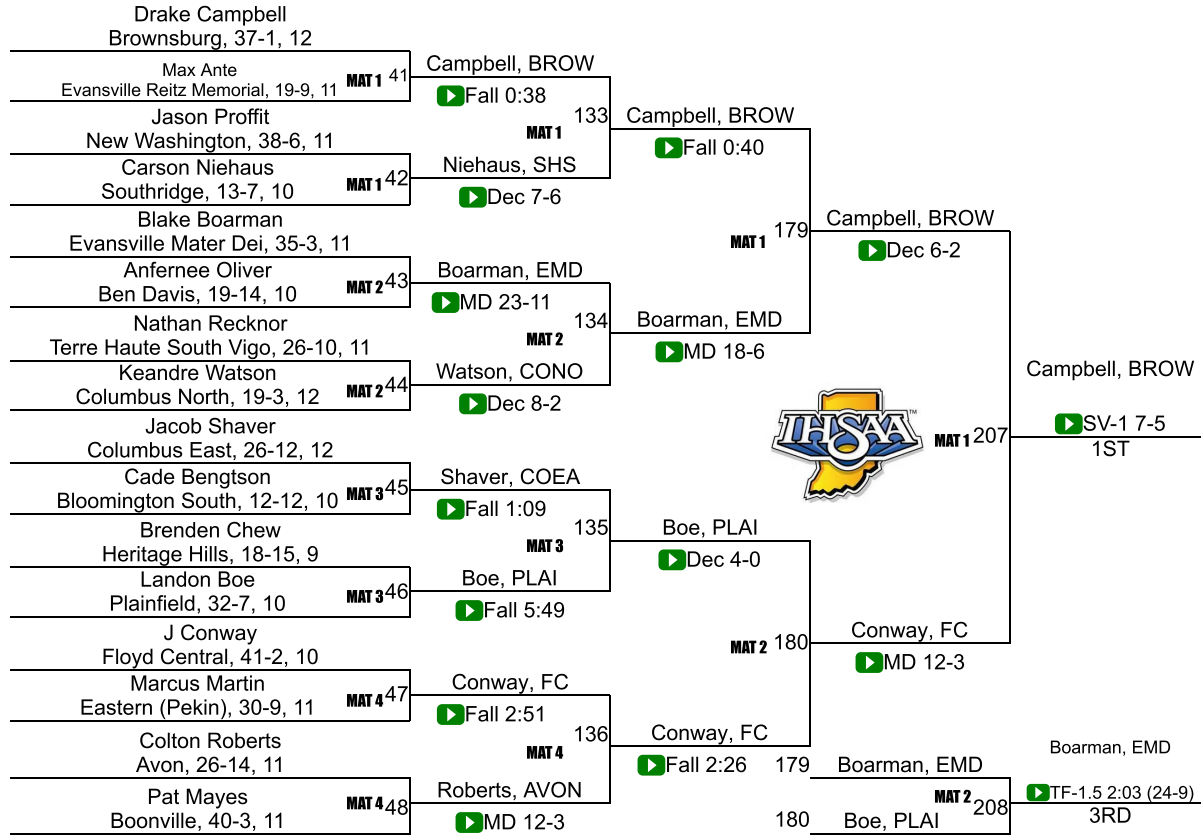

IHSAA Semi-State @ Evansville Reitz

138