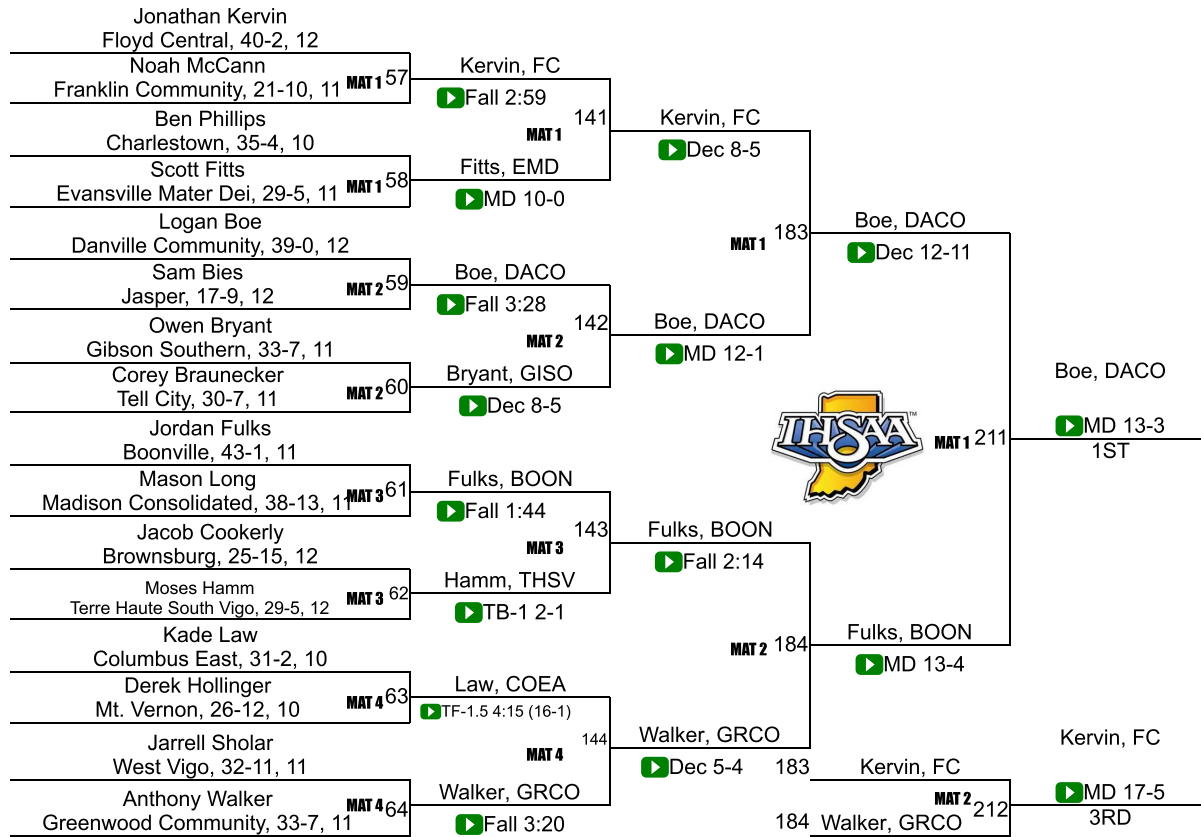

IHSAA Semi-State @ Evansville Reitz

152