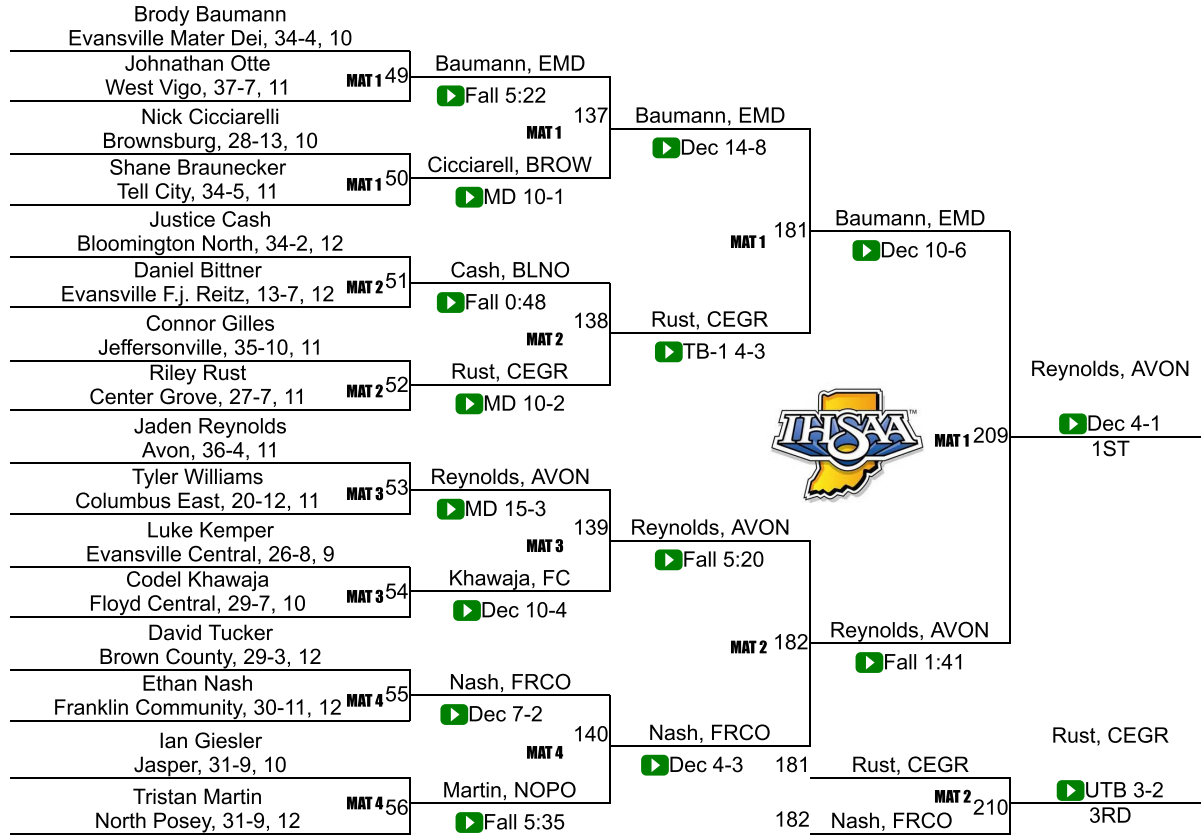

IHSAA Semi-State @ Evansville Reitz

145