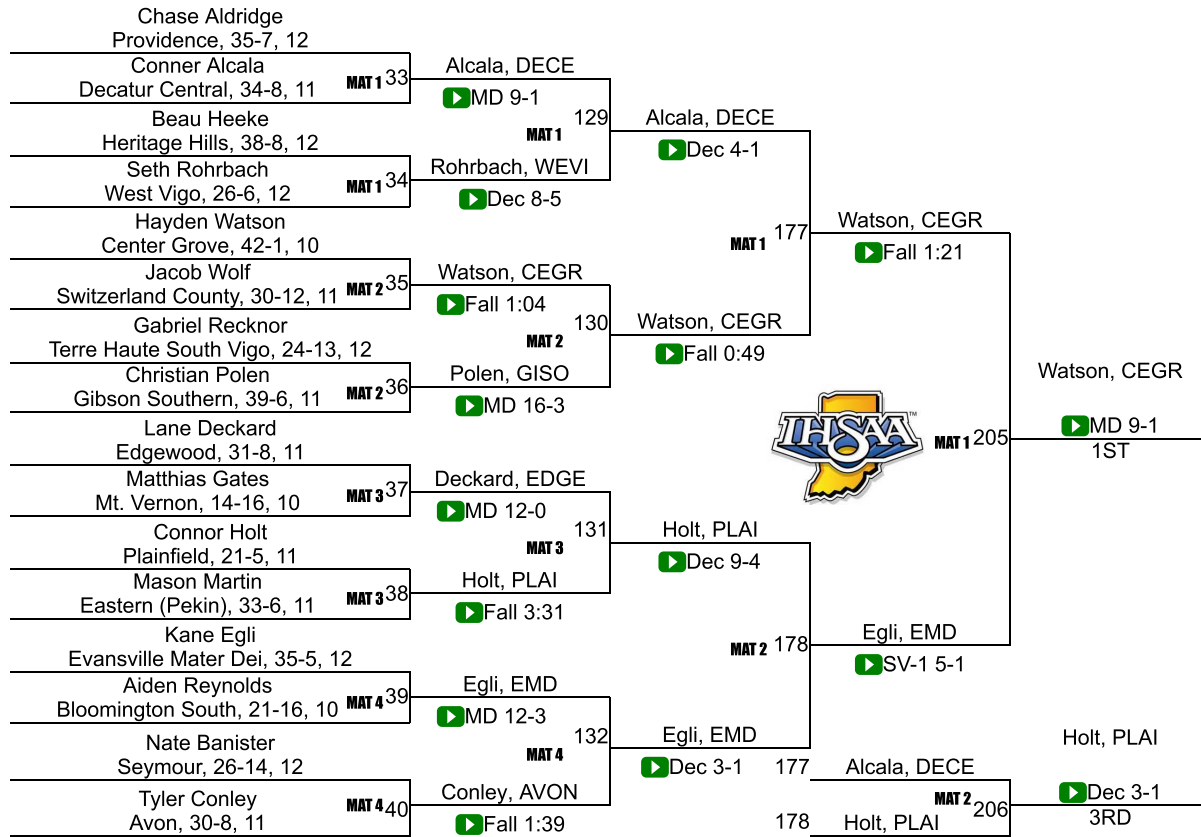

IHSAA Semi-State @ Evansville Reitz

132