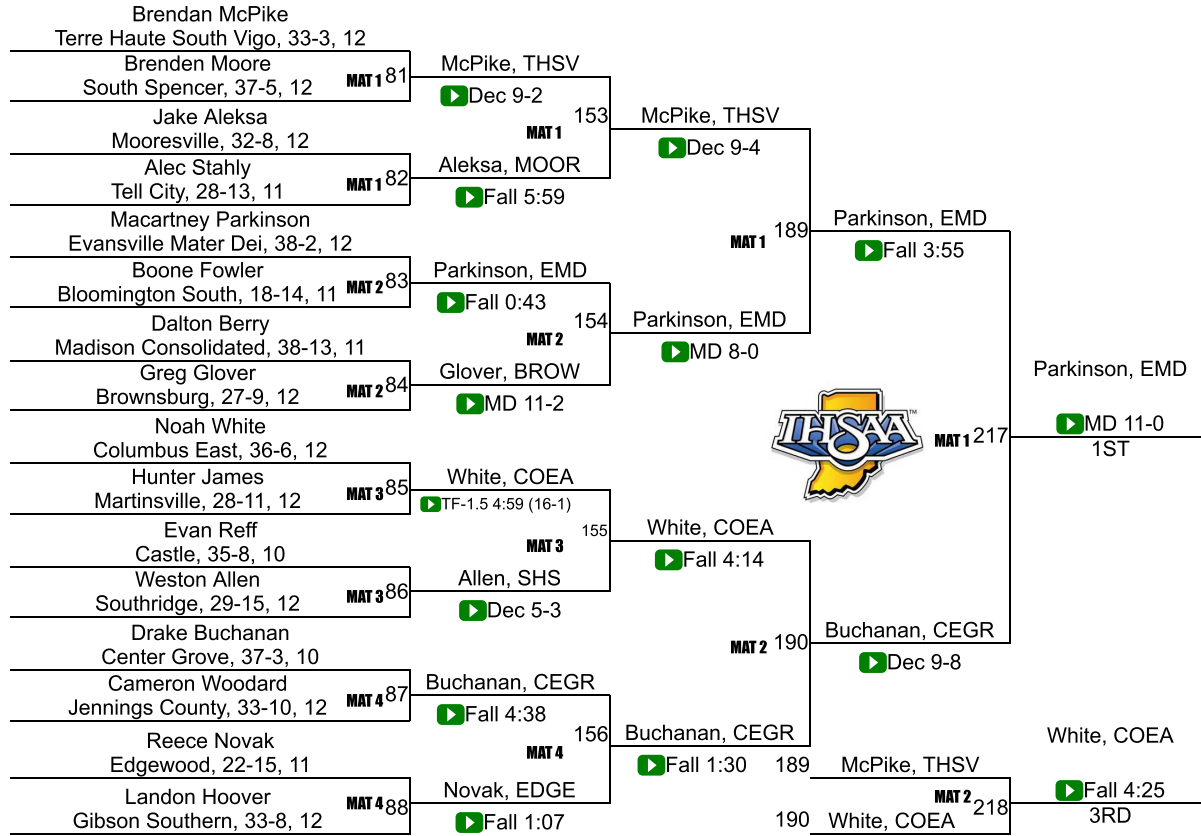

IHSAA Semi-State @ Evansville Reitz

182