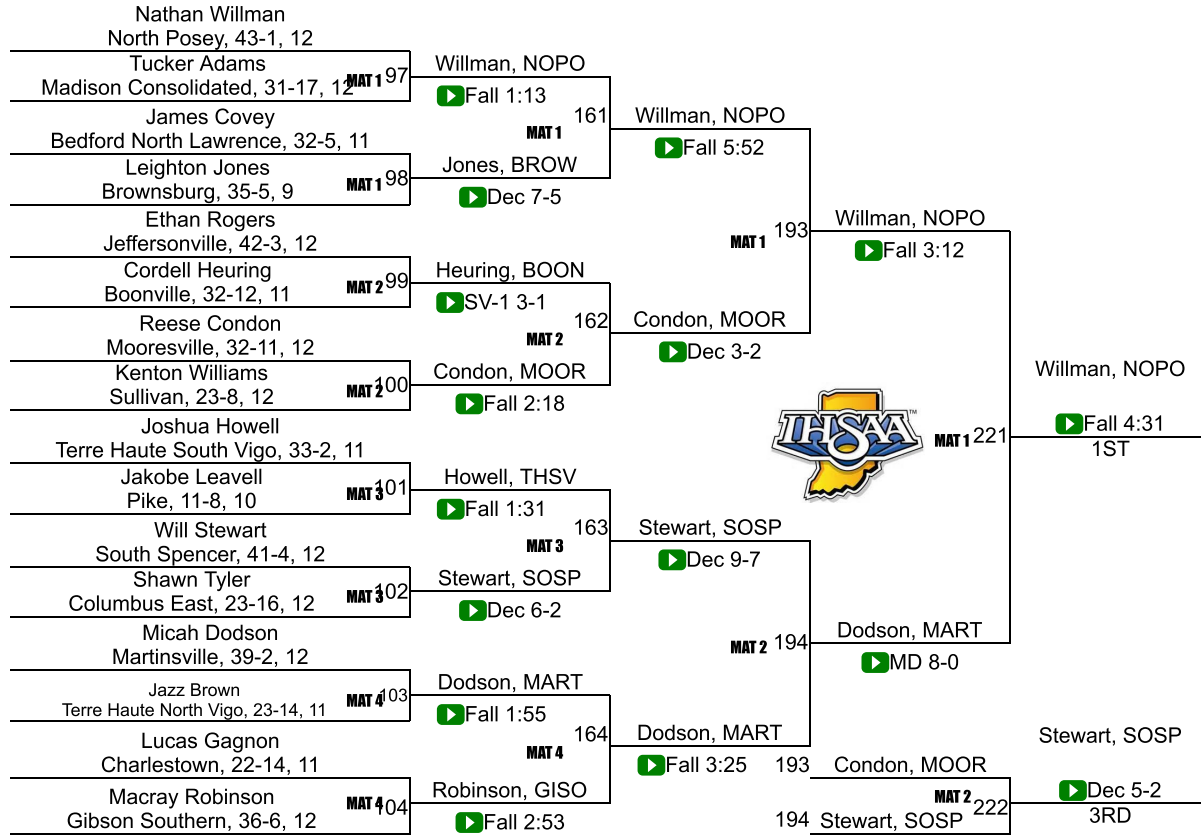

IHSAA Semi-State @ Evansville Reitz

220