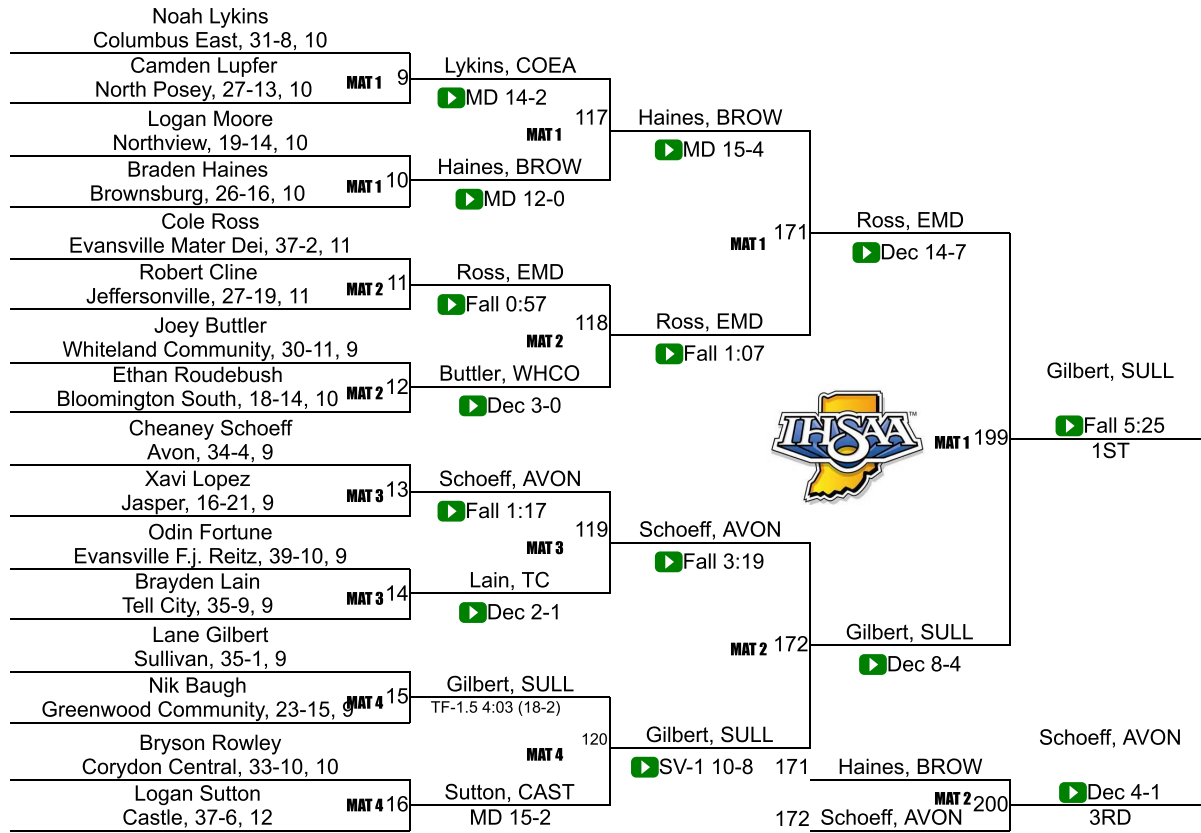

IHSAA Semi-State @ Evansville Reitz

113