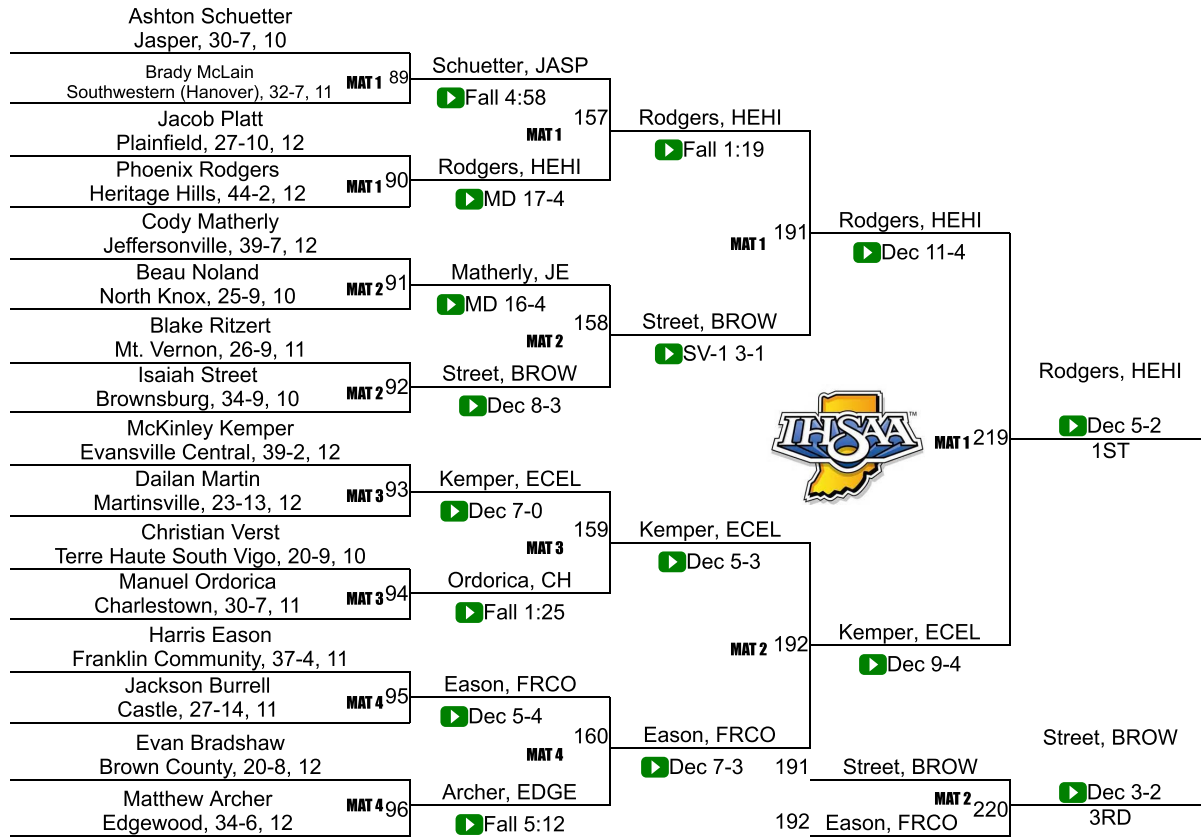

IHSAA Semi-State @ Evansville Reitz

195