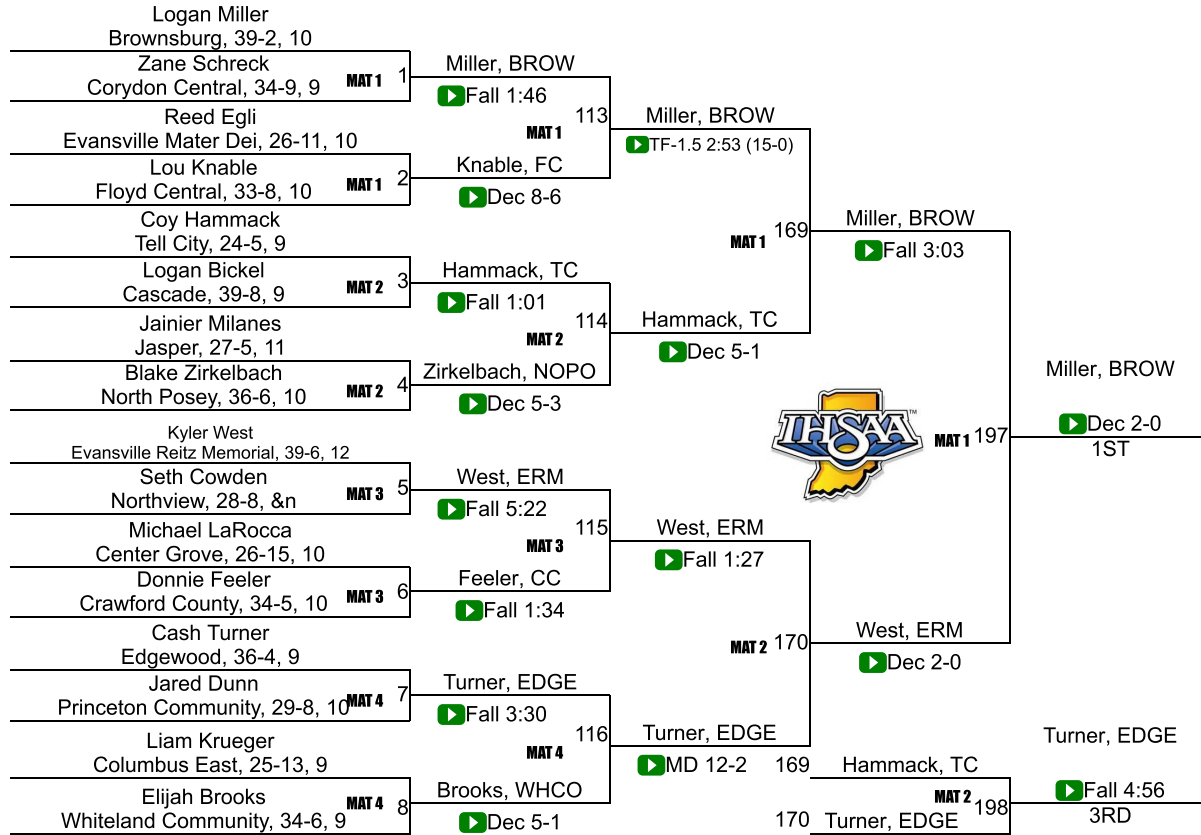

40	Seymour	2.0
40	West Vigo	2.0
45	Bedford North Lawrence	0.0
45	Ben Davis	0.0
45	Cascade	0.0
45	Corydon Central	0.0
45	Evansville Harrison	0.0
45	Indian Creek	0.0
45	Jennings County	0.0
45	Mitchell	0.0
45	New Washington	0.0
45	North Knox	0.0
45	Pike	0.0
45	Princeton Community	0.0
45	Providence	0.0
45	Southwestern (Hanover)	0.0
45	Switzerland County	0.0
45	Terre Haute North Vigo	0.0
45	Vincennes Lincoln	0.0
45	Washington	0.0
63	Eastern (Pekin)	-1.0

IHSAA Semi-State @ Evansville Reitz

106