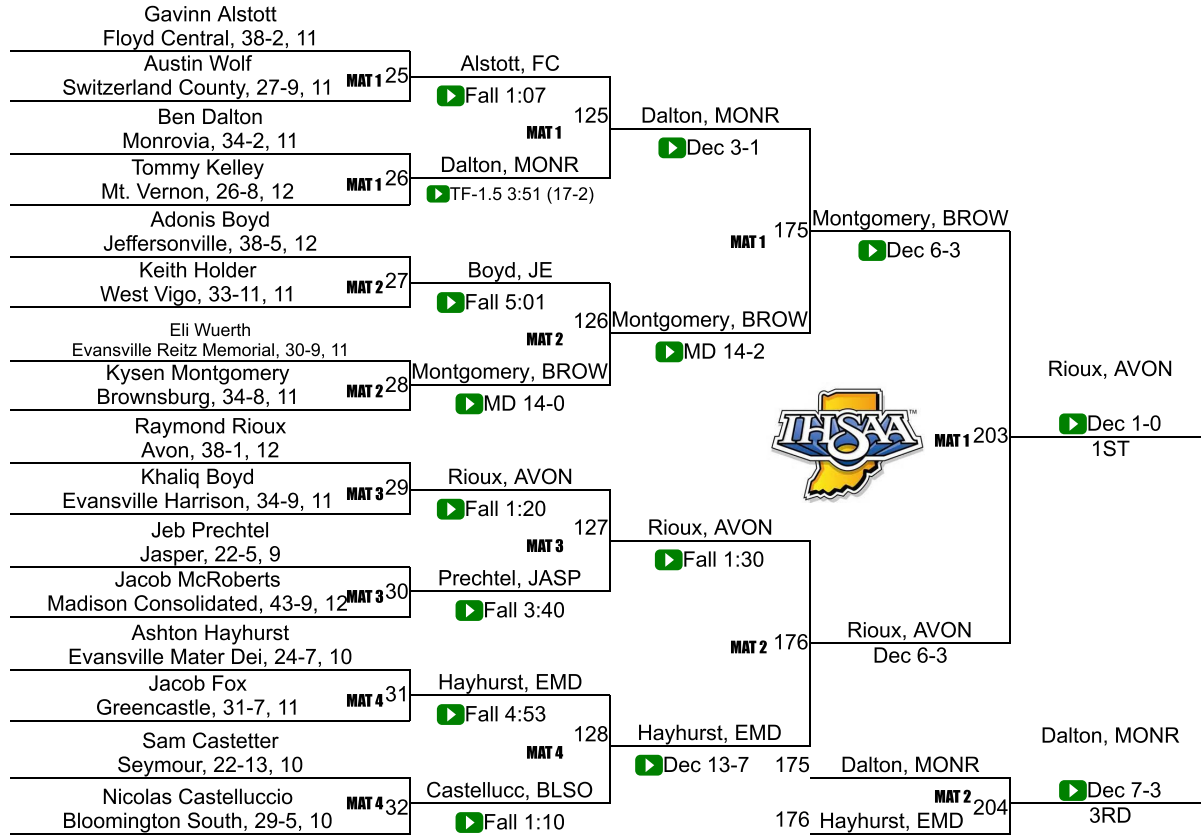

IHSAA Semi-State @ Evansville Reitz

126