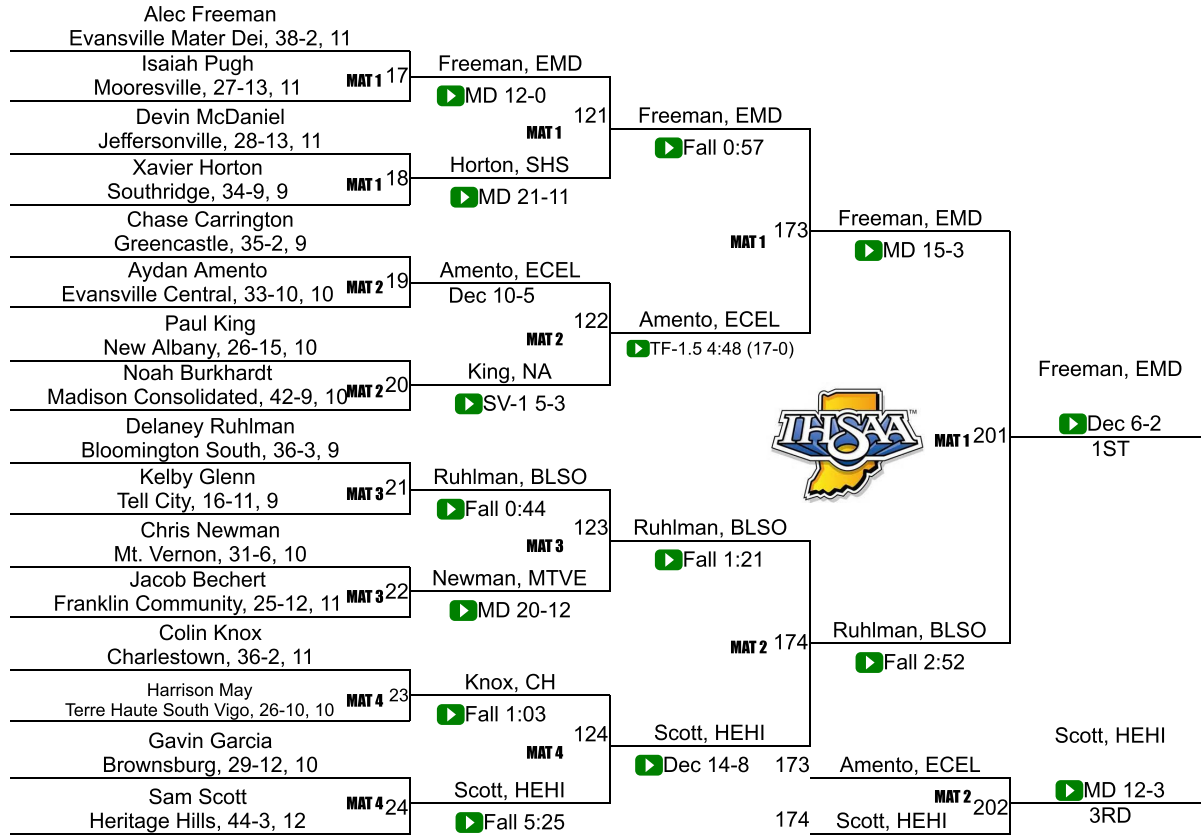

IHSAA Semi-State @ Evansville Reitz

120