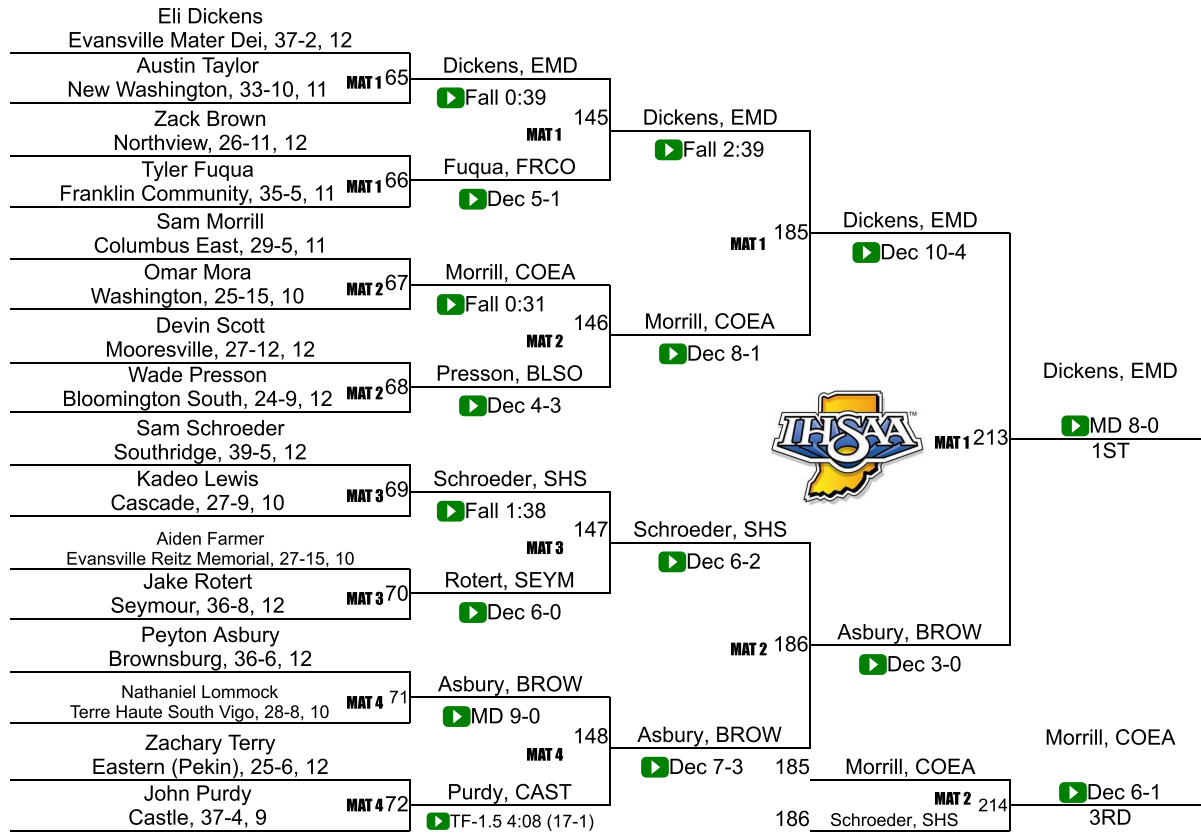

IHSAA Semi-State @ Evansville Reitz

160