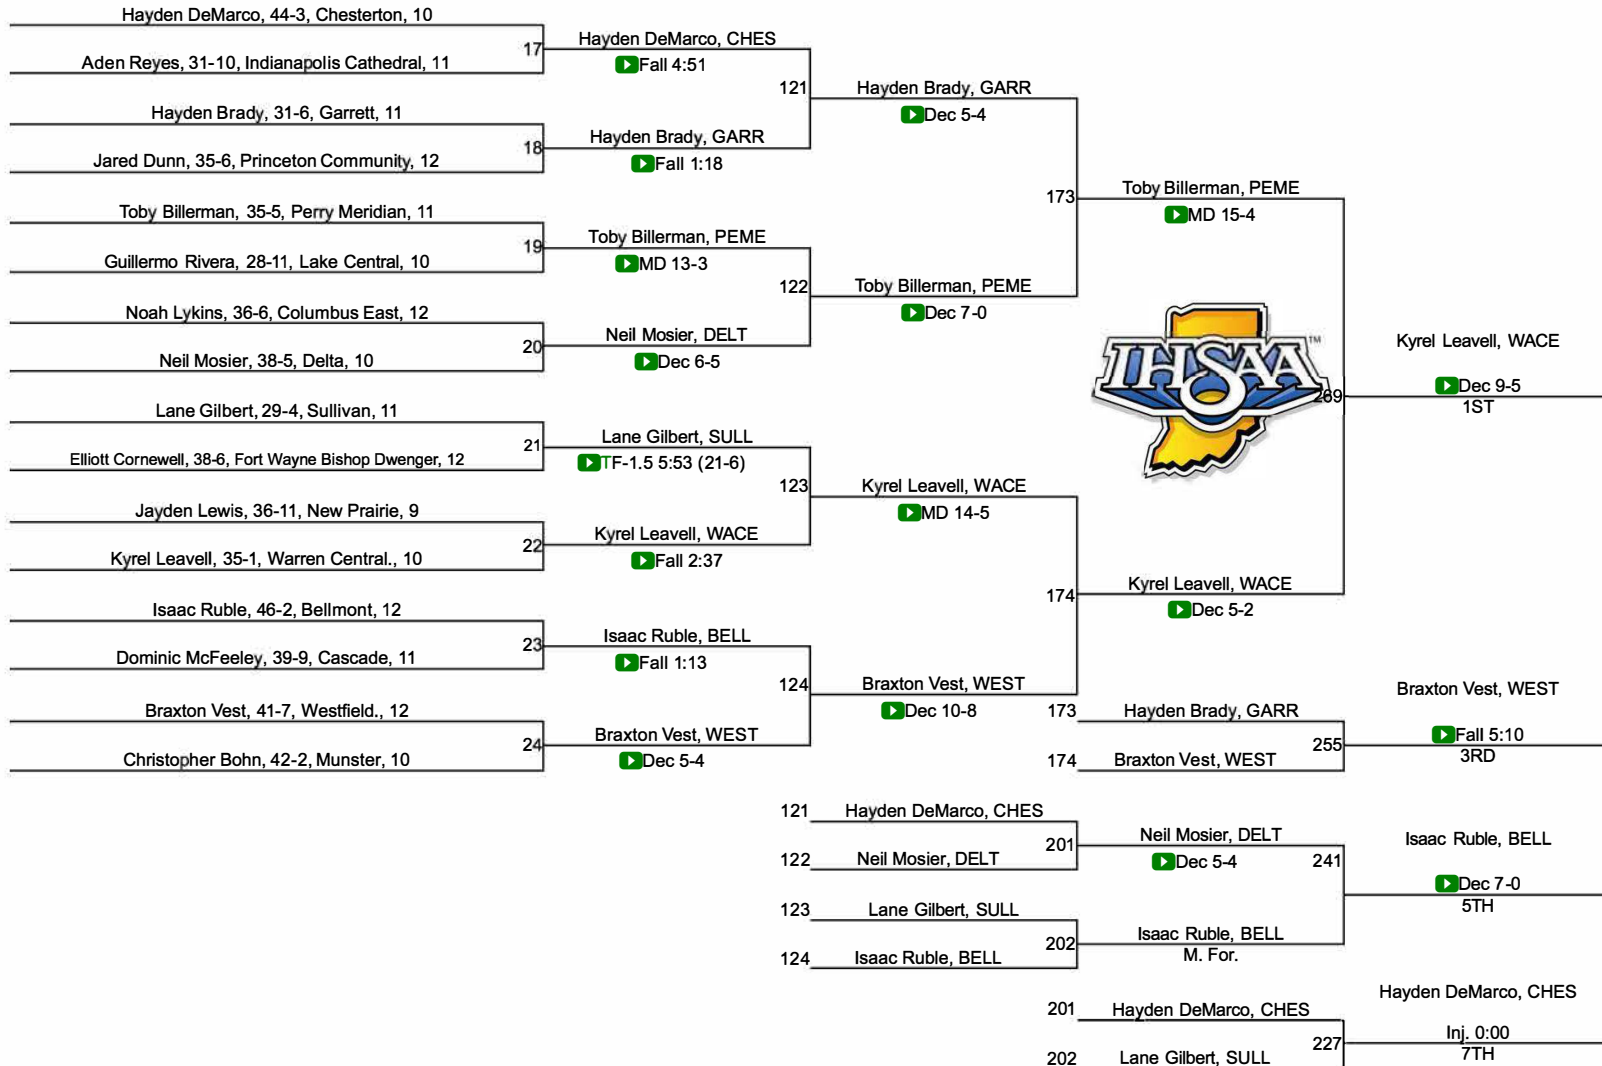

IHSAA (IN) State Finals

120