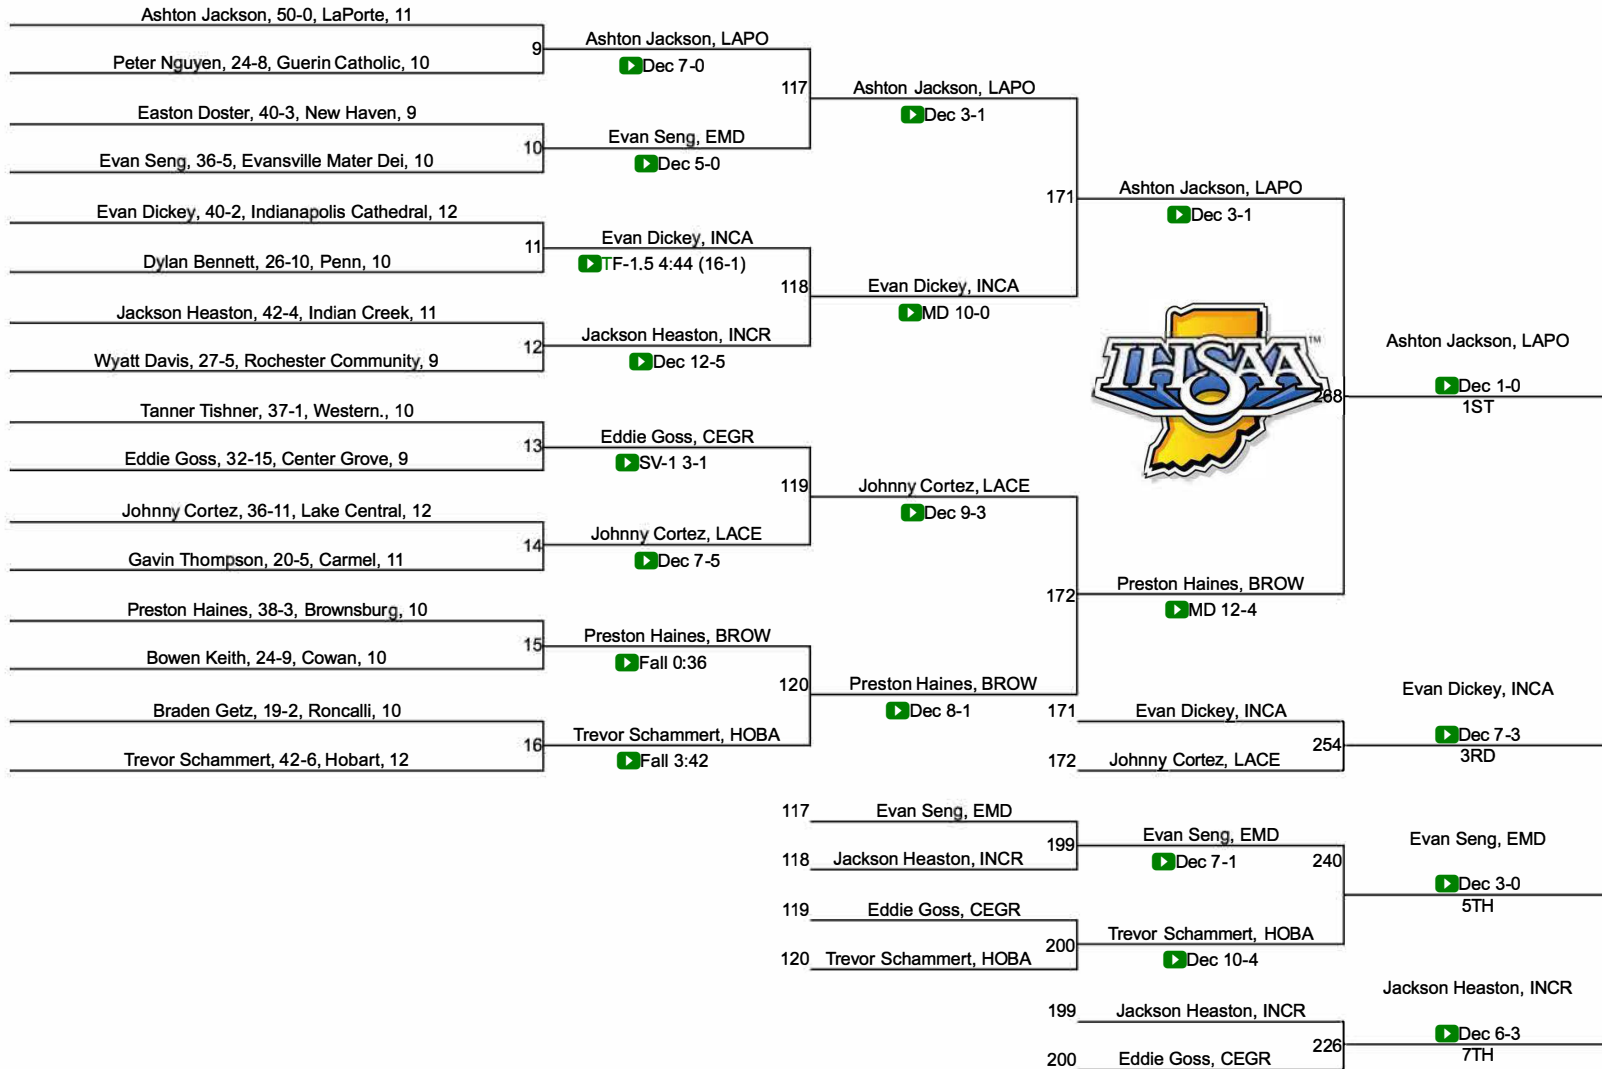

IHSAA (IN) State Finals

113