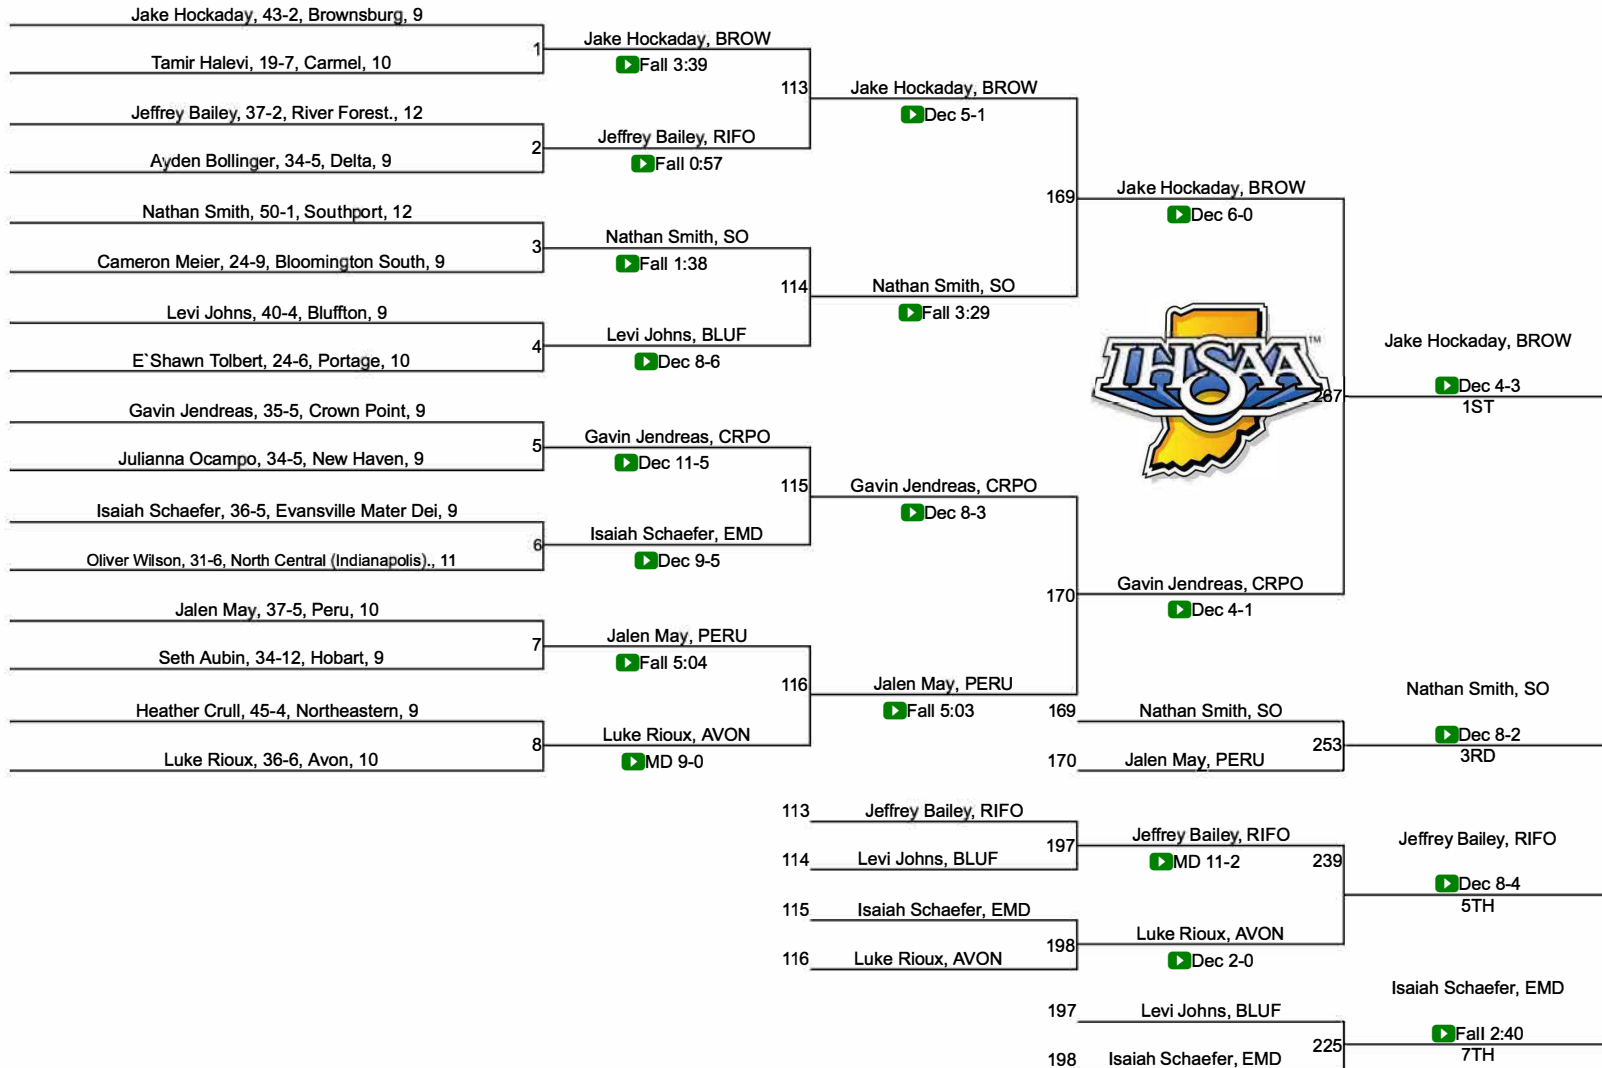

66	Monroe Central	0.0
66	Mt. Vernon	0.0
66	Mt. Vernon (Fortville)	0.0
66	Munster	0.0
66	New Castle	0.0
66	New Haven	0.0
66	Noblesville	0.0
66	North Central (Indianapolis).	0.0
66	North White	0.0
66	Northeastern	0.0
66	Northridge	0.0
66	Portage	0.0
66	Princeton Community	0.0
66	Rensselaer Central	0.0
66	Tell City.	0.0
66	Terre Haute South Vigo	0.0